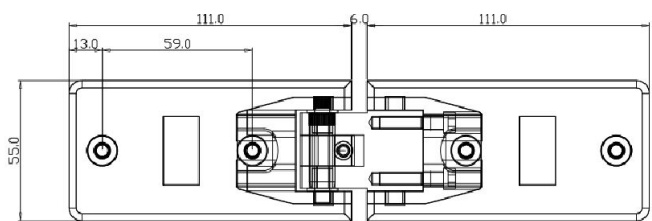

# PRODUCT SHEET

**Description:**

Shower Hinge "Linz", 180DG, Alu-Look, Glass/Glass, 6-10mm Glass Thickness, W/Angle Adjustment Function & 25DG Return, Function, Brass Material, Rectangular Shape W/Chamfered, Edges

**Item number:**

15.23.749-0

Units	Box	Carton	HS Code	Barcode
Pcs.	1	20	8302100090	 5704866488051

**SISO A/S**

Mileparken 11  
DK-2740 Skovlunde  
Denmark  
VAT: DK 24786013

Phone +45 45 830 900

www.siso.dk  
siso@siso.dk