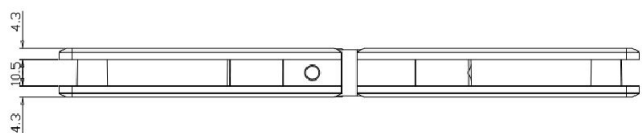

# PRODUCT SHEET

**Description:**

Shower Hinge "Linz", 180DG, Alu-Look, Glass/Glass, 6-10mm Glass Thickness, W/Angle Adjustment Function & 25DG Return, Function, Brass Material, Rectangular Shape W/Chamfered, Edges

**Item number:**

15.23.749-0

Units	Box	Carton	HS Code	Barcode
Pcs.	1	20	8302100090	 5704866488051

**SISO A/S**

Mileparken 11  
DK-2740 Skovlunde  
Denmark  
VAT: DK 24786013

Phone +45 45 830 900

www.siso.dk  
siso@siso.dk