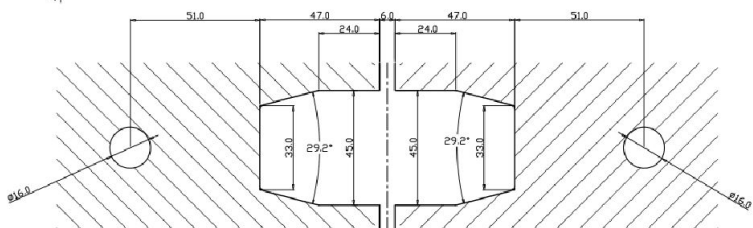

# PRODUCT SHEET

**Description:**

Shower Hinge "Linz", 180DG, Alu-Look, Glass/Glass, 6-10mm Glass Thickness, W/Angle Adjustment Function & 25DG Return, Function, Brass Material, Rectangular Shape W/Chamfered, Edges

**Item number:**

15.23.749-0

Units	Box	Carton	HS Code	Barcode
Pcs.	1	20	8302100090	 5704866488051

**SISO A/S**

Mileparken 11  
DK-2740 Skovlunde  
Denmark  
VAT: DK 24786013

Phone +45 45 830 900

www.siso.dk  
siso@siso.dk